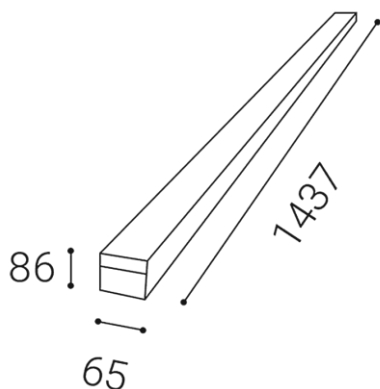

XENO IP54 LED MODULE EM/150/120° 3h

Name
Code
Color
Power
Lumen output
Color temperature
Efficacy
Driver
Electrical insulation class
Voltage / Frequency
Max. units per circuit breaker

Color Rendering Index
SDCM
Light beam angle
Unified Glare Rating
Light source
Dimmable
LED Lifetime
Warranty
Duration/Power/EM Lumen Output
Ingress Protection
Material

Product

XENO IP54 LED MODULE EM/150/120° 3h
6351841DEM120
WHITE / RAL 9003

Power

25-75W ± 10 %
12000lm ± 10 %
4000K
160lm/W
440 mA

220-240V/50-60Hz
B10:13; B13:17; B16:22; B20:28
C10:21; C13:28; C16:36; C20:46

Information

80+
< 3
120°
N/A
LED
DALI
L80B20 90.000h 25°C
5 YEAR
3h / 5W / 150lm/W

Other data

IP 54
METAL

EN

System of linear, modular luminaires, connectable into endless lines. Available with 3 different optics and in a dimmable version. Couplings, hinges, power supply and other components are available. Made of metal.

Available in white.

Application:

shops, showrooms, commercial premises, warehouses, production lines

CZ

Systém lineárních, modulárních svítidel, připojitelných do nekonečných linií. K dispozici se 3 různými optikami a ve stmívatelné verzi. K dispozici jsou spojky, závěsy, napájecí zdroj a další komponenty. Vyrobeno z kovu. Dostupné v bílé barvě.

Použití:

obchody, showroomy, obchodní prostory, sklady, výrobní linky

DE

System linearer, modularer Leuchten, die zu endlosen Linien verbunden werden können. Erhältlich mit 3 verschiedenen Optiken und in einer dimmbaren Version. Kupplungen, Scharniere, Netzteil und andere Komponenten sind erhältlich. Aus Metall gemacht.

Erhältlich in weiß.

Anwendung:

Geschäfte, Ausstellerräume, Geschäftsräume, Lager, Produktionslinien

SK

Systém lineárných, modulárných svietidiel, spájateľný do zostáv. V prevedení s 3 rôznymi optikami a v stmievateľnej verzii. K dispozícii sú spojky, závesy, napájanie a ďalšie komponenty. Vyrobené z kovu. K dispozícii v bielej farbe.

Použitie:

predajne, showroomy, obchodné priestory, sklady, výrobné priestory