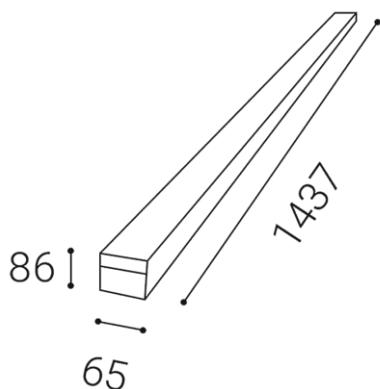

XENO IP54 LED MODULE EM/150/90° 3h

Name
Code
Color
Power
Lumen output
Color temperature
Efficacy
Driver
Electrical insulation class
Voltage / Frequency
Max. units per circuit breaker

Color Rendering Index
SDCM
Light beam angle
Unified Glare Rating
Light source
Dimmable
LED Lifetime
Warranty
Duration/Power/EM Lumen Output
Ingress Protection
Material

Product

XENO IP54 LED MODULE EM/150/90° 3h
6351841DEM90
WHITE / RAL 9003

Power

25-75W ± 10 %
12000lm ± 10 %
4000K
160lm/W
440 mA

220-240V/50-60Hz
B10:13; B13:17; B16:22; B20:28
C10:21; C13:28; C16:36; C20:46

Information

80+
< 3
90°
N/A
LED
DALI
L80B20 90.000h 25°C
5 YEAR
3h / 5W / 150lm/W

Other data

IP 54
METAL

EN

System of linear, modular luminaires, connectable into endless lines. Available with 3 different optics and in a dimmable version. Couplings, hinges, power supply and other components are available. Made of metal.

Available in white.

Application:

shops, showrooms, commercial premises, warehouses, production lines

CZ

Systém lineárních, modulárních svítidel, připojitelných do nekonečných linií. K dispozici se 3 různými optikami a ve stmívatelné verzi. K dispozici jsou spojky, závěsy, napájecí zdroj a další komponenty. Vyrobeno z kovu. Dostupné v bílé barvě.

Použití:

obchody, showroomy, obchodní prostory, sklady, výrobní linky

DE

System linearer, modularer Leuchten, die zu endlosen Linien verbunden werden können. Erhältlich mit 3 verschiedenen Optiken und in einer dimmbaren Version. Kupplungen, Scharniere, Netzteil und andere Komponenten sind erhältlich. Aus Metall gemacht.

Erhältlich in weiß.

Anwendung:

Geschäfte, Ausstellungsräume, Geschäftsräume, Lager, Produktionslinien

SK

Systém lineárných, modulárných svietidiel, spájateľný do zostáv. V prevedení s 3 rôznymi optikami a v stmievateľnej verzii. K dispozícii sú spojky, závesy, napájanie a ďalšie komponenty. Vyrobené z kovu. K dispozícii v bielej farbe.

Použitie:

predajne, showroomy, obchodné priestory, sklady, výrobné priestory