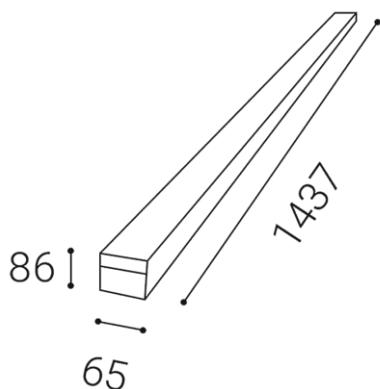

XENO IP54 LED MODULE 150/120°

Name	
Code	
Color	
Power	
Lumen output	
Color temperature	
Efficacy	
Driver	
Electrical insulation class	
Voltage / Frequency	
Max. units per circuit breaker	

Color Rendering Index	
SDCM	
Light beam angle	
Unified Glare Rating	
Light source	
Dimmable	
LED Lifetime	
Warranty	
Ingress Protection	
Material	

Product

XENO IP54 LED MODULE 150/120°

6351741D

WHITE / RAL 9003

Power

25-75W ± 10 %

12000lm ± 10 %

4000K

160lm/W

440 mA

220-240V/50-60Hz

B10:13; B13:17; B16:22; B20:28

C10:21; C13:28; C16:36; C20:46

Information

80+

< 3

120°

N/A

LED

DALI

L80B20 90.000h 25°C

5 YEAR

Other data

IP 54

METAL

EN

System of linear, modular luminaires, connectable into endless lines. Available with 3 different optics and in a dimmable version. Couplings, hinges, power supply and other components are available. Made of metal. Available in white.

Application:

shops, showrooms, commercial premises, warehouses, production lines

CZ

Systém lineárních, modulárních svítidel, připojitelných do nekonečných linií. K dispozici se 3 různými optikami a ve stmívatelné verzi. K dispozici jsou spojky, závěsy, napájecí zdroj a další komponenty. Vyrobeno z kovu. Dostupné v bílé barvě.

Použití:

obchody, showroomy, obchodní prostory, sklady, výrobní linky

DE

System linearer, modularer Leuchten, die zu endlosen Linien verbunden werden können. Erhältlich mit 3 verschiedenen Optiken und in einer dimmbaren Version. Kupplungen, Scharniere, Netzteil und andere Komponenten sind erhältlich. Aus Metall gemacht.

Erhältlich in weiß.

Anwendung:

Geschäfte, Ausstellungenräume, Geschäftsräume, Lager, Produktionslinien

SK

Systém lineárnych, modulárnych svietidiel, spájateľný do zostáv. V prevedení s 3 rôznymi optikami a v stmievateľnej verzii. K dispozícii sú spojky, závesy, napájanie a ďalšie komponenty. Vyrobené z kovu.

K dispozícii v bielej farbe.

Použitie:

predajne, showroomy, obchodné priestory, sklady, výrobné priestory