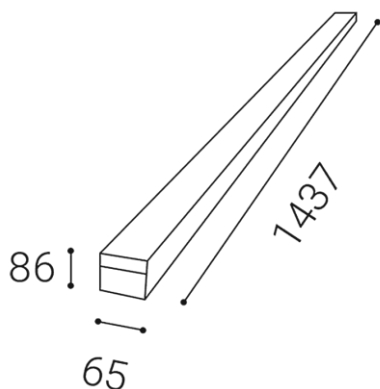

XENO LED MODULE 150/120°

Name
Code
Color
Power
Lumen output
Color temperature
Efficacy
Driver
Electrical insulation class
Voltage / Frequency
Max. units per circuit breaker

Color Rendering Index
SDCM
Light beam angle
Unified Glare Rating
Light source
Dimmable
LED Lifetime
Warranty
Ingress Protection
Material

Product

XENO LED MODULE 150/120°
6351441D
WHITE / RAL 9003

Power

25-75W ± 10 %
12000lm ± 10 %
4000K
160lm/W
440 mA

220-240V/50-60Hz

B10:13; B13:17; B16:22; B20:28
C10:21; C13:28; C16:36; C20:46

Information

80+
< 3
120°
N/A
LED
DALI
L80B20 90.000h 25°C
5 YEAR

Other data

IP 40
METAL

EN

System of linear, modular luminaires, connectable into endless lines. Available with 3 different optics and in a dimmable version. Couplings, hinges, power supply and other components are available. Made of metal. Available in white.

Application:
shops, showrooms, commercial premises, warehouses, production lines

CZ

Systém lineárních, modulárních svítidel, připojitelných do nekonečných linií. K dispozici se 3 různými optikami a ve stmívatelné verzi. K dispozici jsou spojky, závěsy, napájecí zdroj a další komponenty. Vyrobeno z kovu. Dostupné v bílé barvě.

Použití:
obchody, showroomy, obchodní prostory, sklady, výrobní linky

DE

System linearer, modularer Leuchten, die zu endlosen Linien verbunden werden können. Erhältlich mit 3 verschiedenen Optiken und in einer dimmbaren Version. Kupplungen, Scharniere, Netzteil und andere Komponenten sind erhältlich. Aus Metall gemacht.

Erhältlich in weiß.

Anwendung:
Geschäfte, Ausstellungsräume, Geschäftsräume, Lager, Produktionslinien

SK

Systém lineárnych, modulárnych svietidiel, spájateľný do zostáv. V prevedení s 3 rôznymi optikami a v stmievateľnej verzii. K dispozícii sú spojky, závesy, napájanie a ďalšie komponenty. Vyrobené z kovu.

K dispozícii v bielej farbe.

Použitie:
predajne, showroomy, obchodné priestory, sklady, výrobné priestory