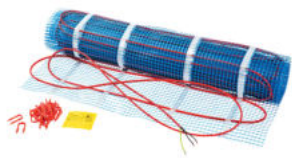

# T2RED SELF-REGULATING FLOOR HEATING MAT

nVent RAYCHEM T2Red Mats are self-regulating floor heating mats for new build and renovation. They can be applied under any type of floor surface without risk of overheating. Ideal for natural stone and ceramic tiles, also temperature sensitive floors such as wood and laminate.

## FEATURES

Energy efficient and self regulating: automatically adjusts heat output; more heat near windows, less heat under furnishings

Simple, fast installation: no cold leads, ideal for simple large floor plans, suitable for all sub-floors and floor coverings

## SPECIFICATIONS

<b>Outer Diameter:</b>	8.7 mm
<b>Nominal Power Output:</b>	100 W/m <sup>2</sup>
<b>Nominal Voltage:</b>	230 V
<b>Outer Jacket Material:</b>	Fluoropolymer
<b>Color:</b>	Red
<b>Heating Cable Technology:</b>	Self-Regulating