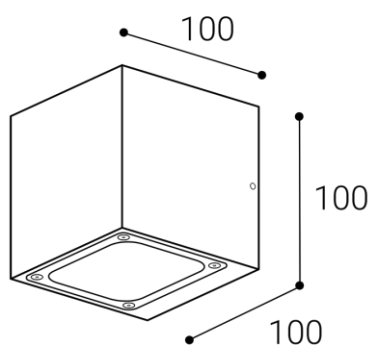

TOMY 2, A

Name	
Code	
Color	
Power	
Lumen output	
Color temperature	
Efficacy	
Driver	
Electrical insulation class	
Voltage / Frequency	
Color Rendering Index	
SDCM	
Light beam angle	
Unified Glare Rating	
Light source	
Dimmable	
LED Lifetime	
Warranty	
Ingress Protection	
Material	

Product

TOMY 2, A

5132334

ANTRACITE / RAL 7024

Power

2x4,5W ± 10 %

2x450lm ± 10 %

3000K

100lm/W

500 mA

220-240V/50-60Hz

Information

80+

< 3

2x35°

N/A

LED

ON/OFF

L80 B20 30.000h 25°C

5 YEAR

Other data

IP 65

ALUMINIUM/GLASS

EN

Cube-shaped outdoor wall lamp. Light source - COB LED. The luminaire is available in two versions, with one-way or two-way light emission. The lamp is made of aluminum. Available in anthracite color.

DE

Würfelförmige Außenwandleuchte. Lichtquelle - COB-LED. Die Leuchte ist in zwei Versionen erhältlich, mit einseitigem oder beidseitigem Lichtaustritt. Die Lampe ist aus Aluminium. Erhältlich in der Farbe Anthrazit.

CZ

Vonkajšie svietidlo na stenu v tvare kocky. Svetelný zdroj - COB LED. Svietidlo je dostupné ve dvoch verzíach, s jednosmerným, alebo obojsmerným vyžarovaním svetla. Svietidlo je vyrobené z hliníku. K dispozícii v antracitovej farbe.

SK

Vonkajšie svietidlo na stenu v tvare kocky. Svetelný zdroj - COB LED. Svietidlo je dostupné v dvoch verzíach, s jednosmerným, alebo obojsmerným vyžarovaním svetla. Svietidlo je vyrobené z hliníku. K dispozícii v antracitovej farbe.