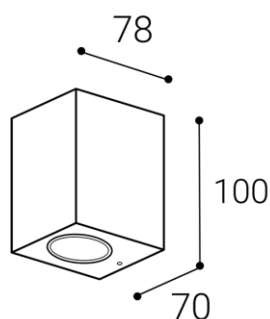

# ROMY 1, A

<b>Name</b>	ROMY 1, A
<b>Code</b>	5132004
<b>Color</b>	ANTRACITE / RAL 7024
<b>Power</b>	35W-GU10 ± 10 %
<b>Lumen output</b>	N/A
<b>Color temperature</b>	N/A
<b>Efficacy</b>	N/A
<b>Driver</b>	N/A
<b>Electrical insulation class</b>	
<b>Voltage / Frequency</b>	220-240V/50-60Hz
<b>Color Rendering Index</b>	N/A
<b>SDCM</b>	N/A
<b>Light beam angle</b>	N/A
<b>Unified Glare Rating</b>	N/A
<b>Light source</b>	LED
<b>Dimmable</b>	ON/OFF
<b>LED Lifetime</b>	N/A
<b>Warranty</b>	5 YEAR
<b>Ingress Protection</b>	IP 65
<b>Material</b>	ALUMINIUM/GLASS