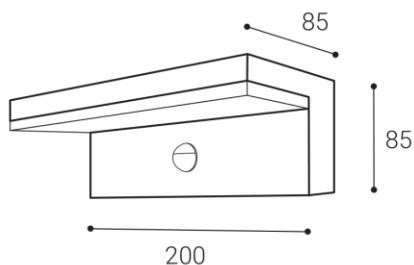

HUGO II, A IR

Name	
Code	
Color	
Power	
Lumen output	
Color temperature	
Efficacy	
Driver	
Electrical insulation class	
Voltage / Frequency	
Color Rendering Index	
SDCM	
Light beam angle	
Unified Glare Rating	
Light source	
Dimmable	
LED Lifetime	
Warranty	
Ingress Protection	
Material	