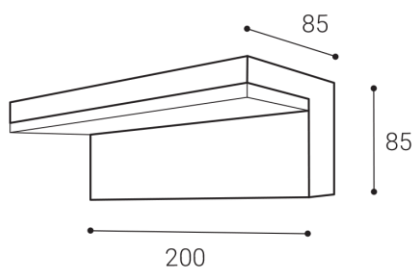

HUGO II, A

Name	
Code	
Color	
Power	
Lumen output	
Color temperature	
Efficacy	
Driver	
Electrical insulation class	
Voltage / Frequency	
Color Rendering Index	
SDCM	
Light beam angle	
Unified Glare Rating	
Light source	
Dimmable	
LED Lifetime	
Warranty	
Ingress Protection	
Material	

Product

HUGO II, A
5400154
ANTRACITE / RAL 7024

Power

9W ± 10 %
540lm ± 10 %
3000K/4000K
60lm/W
300 mA

220-240V/50-60Hz

Information

85+
< 3
160°
N/A
LED
ON/OFF
L80 B20 30.000h 25°C
5 YEAR

Other data

IP 54
ALUMINIUM/PC

EN

Outdoor wall lamp. Light source - SMD LED.
Luminaire is made of aluminum, polycarbonate diffuser.
Scattered ambient lighting. There is a version with and without sensor.
Available in anthracite.
Application:
general ambient lighting of outdoor areas (entrance, terrace, stairs, houses walls)

DE

Außenwandleuchte. Lichtquelle - SMD LED.
Leuchte besteht aus Aluminium, Polycarbonat-Diffusor.
Verstreutes Umgebungslicht. Es gibt eine Version mit und ohne Sensor.
Erhältlich in Anthrazit.
Anwendung:
allgemeine Umgebungsbeleuchtung von Außenbereichen (Eingang, Terrasse, Treppen, Hauswände)

CZ

Vonkavní nástěnné svítidlo. Světelný zdroj - SMD LED.
Svítidlo je vyrobeno z hliníku, polykarbonátový difúzor.
Rozptýlené osvětlení okolí. Verze se senzorem a bez.
K dispozici v antracitové barvě.
Použití:
všeobecné okolní osvětlení venkovních prostor (vchod, terasa, schody, fasáda domu)

SK

Vonkajšie nástenné svietidlo. Svetelný zdroj - SMD LED.
Svietidlo je vyrobené z hliníka, polykarbonátový difúzor.
Rozptýlené osvetlenie okolia. Verzia so senzorm a bez.
K dispozícii v antracitovej farbe.
Použitie:
všeobecné okolité osvetlenie vonkajších priestorov (vchod, terasa, schody, steny domov)