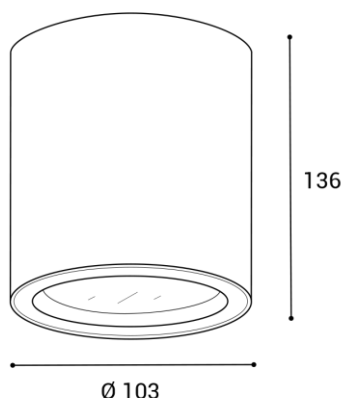

ROLO MAX, A

Name	
Code	
Color	
Power	
Lumen output	
Color temperature	
Efficacy	
Driver	
Electrical insulation class	
Voltage / Frequency	
Color Rendering Index	
SDCM	
Light beam angle	
Unified Glare Rating	
Light source	
Dimmable	
LED Lifetime	
Warranty	
Ingress Protection	
Material	

Product

ROLO MAX, A

5320234DT

ANTRACITE / RAL 7016

Power

13W ± 10 %

1300 lm ± 10 %

3000K