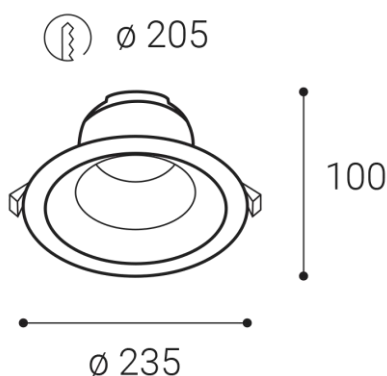

ALFA II 24

Name	
Code	
Color	
Power	
Lumen output	
Color temperature	
Efficacy	
Driver	
Electrical insulation class	
Voltage / Frequency	
Color Rendering Index	
SDCM	
Light beam angle	
Unified Glare Rating	
Light source	
Dimmable	
LED Lifetime	
Warranty	
Ingress Protection	
Material	

Product

ALFA II 24
2236351D
WHITE / RAL 9016

Power

25W ± 10 %
3000lm ± 10 %
3000/3500/4000K
120lm/W
600 mA
⚡
220-240V/50-60Hz

Information

90+
< 3
60°
<19
LED
DALI/PUSH
L80B20 50.000h 25°C
5 YEAR

Other data

IP 54
METAL/PMMA

EN

Recessed circular light designed for indoor installation with IP54 protection. Light source - COB LED. Light color switching. With adjustable power.

Housing made of metal, radiator made of aluminum, prismatic satin diffuser with a low glare index.

Available in 3 sizes and in white.

Use:

general lighting intended for residential or commercial premises (shops, corridors, offices, entrance areas, room lighting, offices and other work spaces)

CZ

Zapuštěné kruhové svítidlo určeno pro montáž do interiéru s krytím IP54. Světelný zdroj - COB LED. Přepínání barvy světla. S nastavitelným výkonem.

Pouzdro vyrobené z kovu, chladič vyrobený z hliníku, prizmatický saténový difuzor s nízkým indexem oslnění.

K dispozici ve 3 velikostech a v bílé barvě.

Použití:

všeobecné osvětlení určeno pro obytné nebo komerční prostory (obchodní prostory, chodby, kanceláře, vstupní prostory, osvětlení místnosti, kanceláří a jiných pracovních prostorů)

DE

Rundeinbauleuchte für die Inneninstallation mit Schutzart IP54. Lichtquelle - COB-LED. Lichtfarbenumschaltung. Mit einstellbarer Leistung.

Gehäuse aus Metall, Strahler aus Aluminium, satiniertes prismatischer Diffusor mit niedrigem Blendindex.

Erhältlich in 3 Größen und in weiß.

Verwenden:

Allgemeinbeleuchtung für Wohn- oder Geschäftsräume (Geschäfte, Flure, Büros, Eingangsbereiche, Raumbeleuchtung, Büros und andere Arbeitsräume)

SK

Zapustené kruhové svietidlo určeno pre montáž do interiéru s krytím IP54. Svetelný zdroj - COB LED. Prepínanie farby svetla. S nastaviteľným výkonom.

Puzdro vyrobené z kovu, chladič vyrobený z hliníka, prizmatický saténový difúzor s nízkym indexom oslnenia.

K dispozícii ve 3 veľkostiach a v bielej farbe.

Použitie:

všeobecné osvetlenie určeno pre obytné alebo komerčné priestory (obchodné priestory, chodby, kancelárie, vstupné priestory, osvetlenie miestnosti, kancelárií a iných pracovných priestorov)