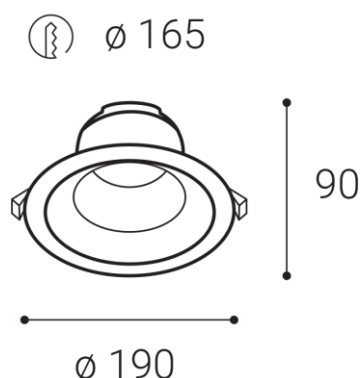

ALFA II 19

Name	ALFA II 19
Code	2236251
Color	WHITE / RAL 9016
Power	18/20/23/25W ± 10 %
Lumen output	2160-3000lm ± 10 %
Color temperature	3000/3500/4000K
Efficacy	120lm/W
Driver	450-600 mA
Electrical insulation class	⚡
Voltage / Frequency	220-240V/50-60Hz
Color Rendering Index	90+
SDCM	< 3
Light beam angle	60°
Unified Glare Rating	<19
Light source	LED
Dimmable	ON/OFF
LED Lifetime	L80B20 50.000h 25°C
Warranty	5 YEAR
Ingress Protection	IP 54
Material	METAL/PMMA

Product

ALFA II 19
2236251
WHITE / RAL 9016

Power

18/20/23/25W ± 10 %
2160-3000lm ± 10 %
3000/3500/4000K
120lm/W
450-600 mA

220-240V/50-60Hz

Information

90+
< 3
60°
<19
LED
ON/OFF
L80B20 50.000h 25°C
5 YEAR