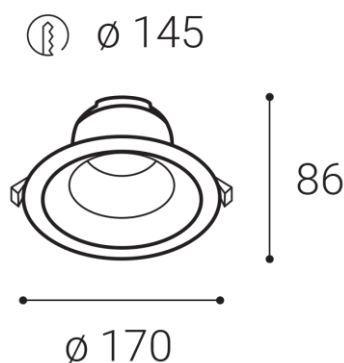

ALFA II 17

Name	
Code	
Color	
Power	
Lumen output	
Color temperature	
Efficacy	
Driver	
Electrical insulation class	
Voltage / Frequency	
Color Rendering Index	
SDCM	
Light beam angle	
Unified Glare Rating	
Light source	
Dimmable	
LED Lifetime	
Warranty	
Ingress Protection	
Material	

Product

ALFA II 17
2236151D
WHITE / RAL 9016

Power

15W ± 10 %
1800lm ± 10 %
3000/3500/4000K
120lm/W
350 mA
III
220-240V/50-60Hz

Information

90+
< 3
60°
<19
LED
DALI/PUSH
L80B20 50.000h 25°C
5 YEAR

Other data

IP 54
METAL/PMMA

EN

Recessed circular light designed for indoor installation with IP54 protection. Light source - COB LED. Light color switching. With adjustable power.

Housing made of metal, radiator made of aluminum, prismatic satin diffuser with a low glare index.

Available in 3 sizes and in white.

Use:

general lighting intended for residential or commercial premises (shops, corridors, offices, entrance areas, room lighting, offices and other work spaces)

CZ

Zapuštěné kruhové svítidlo určeno pro montáž do interiéru s krytím IP54. Světelný zdroj - COB LED. Přepínání barvy světla. S nastavitelným výkonem.

Pouzdro vyrobené z kovu, chladič vyrobený z hliníku, prizmatický saténový difuzor s nízkým indexem oslnění.

K dispozici ve 3 velikostech a v bílé barvě.

Použití:

všeobecné osvětlení určeno pro obytné nebo komerční prostory (obchodní prostory, chodby, kanceláře, vstupní prostory, osvětlení místnosti, kanceláří a jiných pracovních prostorů)

DE

Rundeinbauleuchte für die Inneninstallation mit Schutzart IP54. Lichtquelle - COB-LED. Lichtfarbenumschaltung. Mit einstellbarer Leistung.

Gehäuse aus Metall, Strahler aus Aluminium, satiniertes prismatisches Satin-Diffusor mit niedrigem Blendindex.

Erhältlich in 3 Größen und in weiß.

Verwenden:

Allgemeinbeleuchtung für Wohn- oder Geschäftsräume (Geschäfte, Flure, Büros, Eingangsbereiche, Raumbeleuchtung, Büros und andere Arbeitsräume)

SK

Zapustené kruhové svietidlo určeno pre montáž do interiéru s krytím IP54. Svetelný zdroj - COB LED. Prepínanie farby svetla. S nastavitelným výkonom.

Puzdro vyrobené z kovu, chladič vyrobený z hliníka, prizmatický saténový difúzor s nízkym indexom oslnenia.

K dispozícii v 3 veľkostiach a v bielej farbe.

Použitie:

všeobecné osvetlenie určeno pre obytné alebo komerčné priestory (obchodné priestory, chodby, kancelárie, vstupné priestory, osvetlenie miestnosti, kancelárií a iných pracovných priestorov)