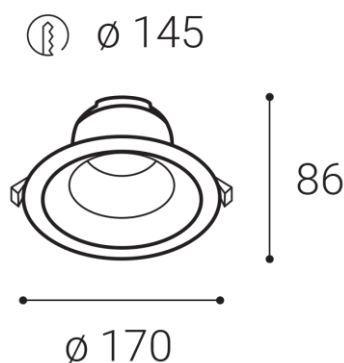

ALFA II 17

Name	ALFA II 17
Code	2236151
Color	WHITE / RAL 9016
Power	9/11/13/15W ± 10 %
Lumen output	1080-1800lm ± 10 %
Color temperature	3000/3500/4000K
Efficacy	120lm/W
Driver	200-350 mA
Electrical insulation class	III
Voltage / Frequency	220-240V/50-60Hz
Color Rendering Index	90+
SDCM	< 3
Light beam angle	60°
Unified Glare Rating	<19
Light source	LED
Dimmable	ON/OFF
LED Lifetime	L80B20 50.000h 25°C
Warranty	5 YEAR
Ingress Protection	IP 54
Material	METAL/PMMA

Product

ALFA II 17
2236151
WHITE / RAL 9016

Power

9/11/13/15W ± 10 %
1080-1800lm ± 10 %
3000/3500/4000K
120lm/W
200-350 mA

220-240V/50-60Hz

Information

90+
< 3
60°
<19
LED
ON/OFF
L80B20 50.000h 25°C
5 YEAR

Other data