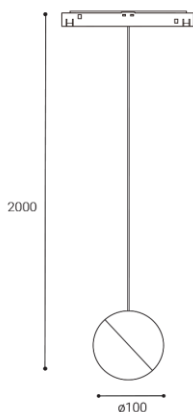

LOCO Z, B

Name
Code
Color
Power
Lumen output
Color temperature
Efficacy
Driver
Electrical insulation class
Voltage / Frequency

Color Rendering Index
SDCM
Light beam angle
Unified Glare Rating
Light source
Dimmable
LED Lifetime
Warranty
Ingress Protection
Material

Product

LOCO Z, B
6301033D
BLACK / RAL 9005

Power

10W ± 10 %
900lm ± 10 %
3000K
90lm/W
250 mA

48V

Information

90+
< 3
100°
N/A
LED
DALI
L80B20 50.000h 25°C
5 YEAR

Other data

IP 20
ALUMINIUM/PMMA

EN

Pendant lamp for indoor use. Light source - COB LED.
Available in black color. Housing is made of aluminum, opal diffuser made of PMMA.
Application:
lighting of bar counters, dining tables and other objects (dining room, living room, kitchen, reception)

CZ

Závěsné svítidlo určené pro montáž do interiéru. Světelný zdroj - SMD LED. K dispozici v černé barvě. Svítidlo je vyrobeno z hliníku, opálový difúzor z PMMA.
Použití:
osvětlení barových pultů, jídelních stolů a jiných objektů (jídelna, obývací pokoj, kuchyň, recepce)

DE

Pendelleuchte für den Innenbereich. Lichtquelle - SMD LED.
Erhältlich in schwarz. Gehäuse besteht aus Aluminium, opaler Diffusor aus PMMA.
Anwendung:
Beleuchtung von Barthecken, Esstischen und anderen Gegenständen (Esszimmer, Wohnzimmer, Küche, Rezeption)

SK

Závěsné svietidlo určené pre montáž do interiéru. Svetelný zdroj - SMD LED. K dispozícii v čiernej farbe. Svietidlo je vyrobené z hliníka, opálový difúzor z PMMA.
Použitie:
osvetlenie barových pultov, jedáľenských stolov a iných objektov (jedáleň, obývací izba, kuchyňa, recepcia)