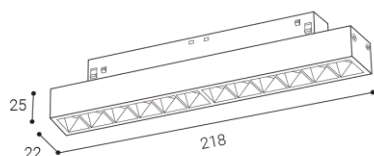

MAGLASER 22, B

Name	
Code	
Color	
Power	
Lumen output	
Color temperature	
Efficacy	
Driver	
Electrical insulation class	
Voltage / Frequency	
Color Rendering Index	
SDCM	
Light beam angle	
Unified Glare Rating	
Light source	
Dimmable	
LED Lifetime	
Warranty	
Ingress Protection	
Material	

Product

MAGLASER 22, B
6092433D
BLACK / RAL 9005

Power

15W ± 10 %
1050lm ± 10 %
3000K
70lm/W
350 mA

48V

Information

90+
< 3
45°
<19
LED
DALI
L80B20 50.000h 25°C
5 YEAR

Other data

IP 20
ALUMINIUM/PMMA

EN

Adjustable compact reflector for installation in 3-phase tracks, equipped with COB LED.

Housing made of aluminium. Available in white and black.

Application:

due to endless possibility adjusting light to every direction, recommended for accent light of commercial areas (shops, stores, libraries, galleries)

CZ

Nastavitelný kompaktní reflektor určený pro montáž do 3-okruhových lišt. Světelný zdroj - COB LED. Svítidlo je vyrobeno z hliníku. Dostupné v bílé a černé barvě.

Použití:

díky možnosti nastavení světla do všech směrů, doporučujeme zejména bodové osvětlení komerčních prostor (obchody, prodejny, knihovny, galerie, regály, výlohy)

DE

Einstellbarer Kompaktreflektor zum Einbau in 3-Phasen-Stromschienen mit COB LED.

Aluminiumgehäuse.

Verfügbar in weiß und schwarz.

Anwendung:

Dank die endlose Möglichkeit, das Licht in jede Richtung einzustellen, empfohlen für die Akzentbeleuchtung von Geschäftsräume (Geschäfte, Läden, Bibliotheken, Galerien)

SK

Nastavitelný kompaktný reflektor určený pre montáž do 3-okruhových lišt s COB LED.

Svietidlo je vyrobené z hliníka. Dostupné v bielej a čiernej farbe.

Použitie:

vďaka variabilite nastavenia svetla do všetkých smerov, je vhodný najmä na akcentované osvetlenie priestorov (obchody, knižnice, galérie, predajne)