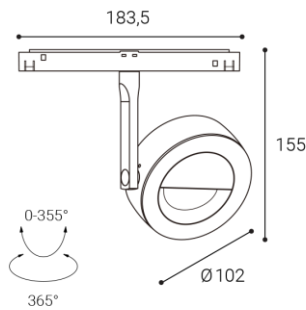

MAXO WW, B

| | |
|------------------------------------|--|
| Name | |
| Code | |
| Color | |
| Power | |
| Lumen output | |
| Color temperature | |
| Efficacy | |
| Driver | |
| Electrical insulation class | |
| Voltage / Frequency | |
| Color Rendering Index | |
| SDCM | |
| Light beam angle | |
| Unified Glare Rating | |
| Light source | |
| Dimmable | |
| LED Lifetime | |
| Warranty | |
| Ingress Protection | |
| Material | |

Product

MAXO WW, B
6253033D
BLACK / RAL 9005

Power

15W ± 10 %
675lm ± 10 %
3000K
45lm/W
350 mA

48V

Information

90+
< 3
wallwasher
<19
LED
DALI
L80B20 50.000h 25°C
5 YEAR

Other data

IP 20
ALUMINIUM/PMMA

EN

Adjustable compact reflector for installation in 3-phase tracks, equipped with COB LED.

Housing made of aluminium. Available in white and black.

Application:

due to endless possibility adjusting light to every direction, recommended for accent light of commercial areas (shops, stores, libraries, galleries)

SK

Nastavitelný kompaktný reflektor určený pre montáž do 3-okruhových lišt s COB LED.

Svietidlo je vyrobené z hliníka. Dostupné v bielej a čiernej farbe.

Použitie:

vďaka variabilite nastavenia svietidla do všetkých smerov, je vhodný najmä na akcentované osvetlenie priestorov (obchody, knižnice, galérie, predajne)