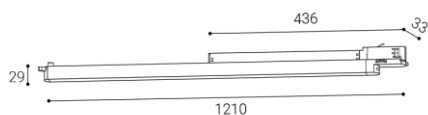

YOYO 120, B

Name	
Code	
Color	
Power	
Lumen output	
Color temperature	
Efficacy	
Driver	
Electrical insulation class	
Voltage / Frequency	
Color Rendering Index	
SDCM	
Light beam angle	
Unified Glare Rating	
Light source	
Dimmable	
LED Lifetime	
Warranty	
Ingress Protection	
Material	