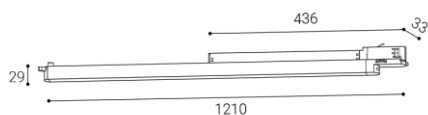

YOYO 120, W

Name	
Code	
Color	
Power	
Lumen output	
Color temperature	
Efficacy	
Driver	
Electrical insulation class	
Voltage / Frequency	
Color Rendering Index	
SDCM	
Light beam angle	
Unified Glare Rating	
Light source	
Dimmable	
LED Lifetime	
Warranty	
Ingress Protection	
Material	