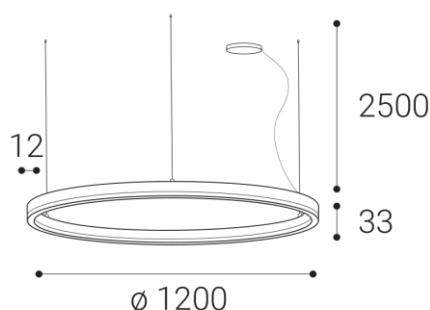

CIRCLE 120 P-Z, B

Name	CIRCLE 120 P-Z, B
Code	3273533DT
Color	BLACK / RAL 9017
Power	100W ± 10 %
Lumen output	8900lm ± 10 %
Color temperature	3000K
Efficacy	89lm/W
Driver	2x 1200mA
Electrical insulation class	
Voltage / Frequency	220-240V/50-60Hz
Color Rendering Index	90+
SDCM	< 3
Light beam angle	160°
Unified Glare Rating	N/A
Light source	LED
Dimmable	TRIAC
LED Lifetime	L80B20 50.000h 25°C
Warranty	5 YEAR
Ingress Protection	IP 20
Material	ALUMINIUM/PMMA

Product

Name
CIRCLE 120 P-Z, B
Code
3273533DT
Color
BLACK / RAL 9017

Power

Power
100W ± 10 %
Lumen output
8900lm ± 10 %
Color temperature
3000K
Efficacy
89lm/W
Driver
2x 1200mA

Voltage / Frequency
220-240V/50-60Hz

EN

Round light fitting for suspended interior mounting in very narrow and slim design, equipped with SMD LEDs. Available in 4 different sizes in black and white color. Housing made of aluminium, opal diffuser made of PMMA.

DE

Runde Pendelleuchte für Innen- montage in sehr schmalem und schlankem Design, bestückt mit SMD-LEDs.

Erhältlich in 4 verschiedenen Größen in schwarz und weiß.

Gehäuse aus Aluminium, opaler Diffusor aus PMMA.