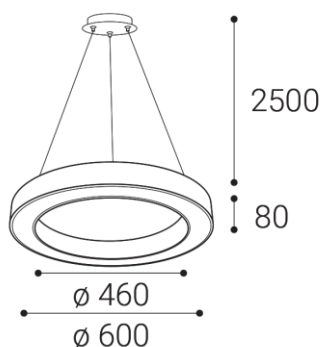

SATURN SLIM 60 P-Z, W

Name	
Code	
Color	
Power	
Lumen output	
Color temperature	
Efficacy	
Driver	
Electrical insulation class	<input type="checkbox"/>
Voltage / Frequency	220-240V/50-60Hz
Color Rendering Index	90+
SDCM	< 3
Light beam angle	160°
Unified Glare Rating	N/A
Light source	LED
Dimmable	DALI/PUSH
LED Lifetime	L80B20 50.000h 25°C
Warranty	5 YEAR
Ingress Protection	IP 20
Material	ALUMINIUM/PMMA

Product

SATURN SLIM 60 P-Z, W

3273851D

WHITE / RAL 9003

Power

50W ± 10 %

3700lm ± 10 %

3000K/4000K