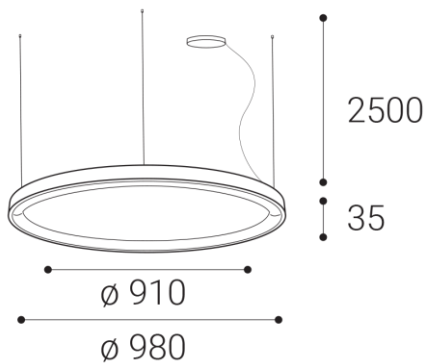

BELLA SLIM 98 P-Z, CF

Name	
Code	
Color	
Power	
Lumen output	
Color temperature	
Efficacy	
Driver	
Electrical insulation class	
Voltage / Frequency	
Color Rendering Index	
SDCM	
Light beam angle	
Unified Glare Rating	
Light source	
Dimmable	
LED Lifetime	
Warranty	
Ingress Protection	
Material	

Product

BELLA SLIM 98 P-Z, CF

3273358DT

COFFEE / RAL 8025

Power

80W ± 10 %

5600lm ± 10 %

3000K/4000K