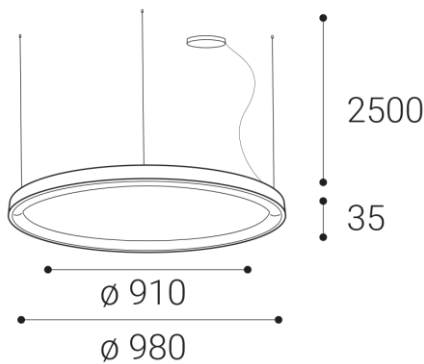

BELLA SLIM 98 P-Z, CF

Name	
Code	
Color	
Power	
Lumen output	
Color temperature	
Efficacy	
Driver	
Electrical insulation class	
Voltage / Frequency	
Color Rendering Index	
SDCM	
Light beam angle	
Unified Glare Rating	
Light source	
Dimmable	
LED Lifetime	
Warranty	
Ingress Protection	
Material	

Product

BELLA SLIM 98 P-Z, CF

3273358D

COFFEE / RAL 8025

Power

80W ± 10 %

5600lm ± 10 %

3000K/4000K