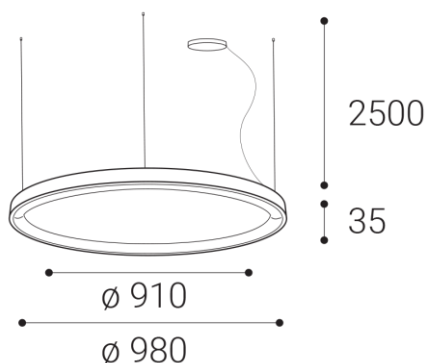

# BELLA SLIM 98 P-Z, B

|                                    |  |
|------------------------------------|--|
| <b>Name</b>                        |  |
| <b>Code</b>                        |  |
| <b>Color</b>                       |  |
| <b>Power</b>                       |  |
| <b>Lumen output</b>                |  |
| <b>Color temperature</b>           |  |
| <b>Efficacy</b>                    |  |
| <b>Driver</b>                      |  |
| <b>Electrical insulation class</b> |  |
| <b>Voltage / Frequency</b>         |  |
| <b>Color Rendering Index</b>       |  |
| <b>SDCM</b>                        |  |
| <b>Light beam angle</b>            |  |
| <b>Unified Glare Rating</b>        |  |
| <b>Light source</b>                |  |
| <b>Dimmable</b>                    |  |
| <b>LED Lifetime</b>                |  |
| <b>Warranty</b>                    |  |
| <b>Ingress Protection</b>          |  |
| <b>Material</b>                    |  |

## Product

BELLA SLIM 98 P-Z, B  
3273353DT  
BLACK / RAL 9017