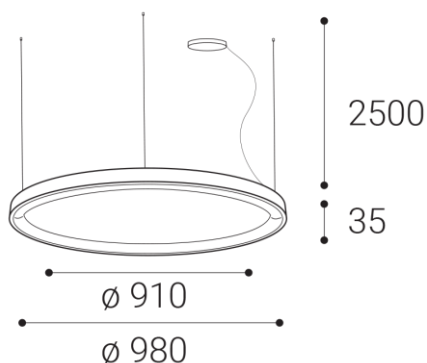

BELLA SLIM 98 P-Z, B

Name	
Code	
Color	
Power	
Lumen output	
Color temperature	
Efficacy	
Driver	
Electrical insulation class	
Voltage / Frequency	
Color Rendering Index	
SDCM	
Light beam angle	
Unified Glare Rating	
Light source	
Dimmable	
LED Lifetime	
Warranty	
Ingress Protection	
Material	

Product

BELLA SLIM 98 P-Z, B
3273353D
BLACK / RAL 9017

Power

80W ± 10 %
5600lm ± 10 %
3000K/4000K
70lm/W
2 x 950 mA

220-240V/50-60Hz

Information

90+
< 3
160°
N/A
LED
DALI/PUSH
L80B20 50.000h 25°C
5 YEAR

Other data

IP 20
ALUMINIUM/PMMA

EN

Round light fitting for suspended interior mounting, equipped with SMD LEDs.

Available in 4 different sizes in black, white and coffee color.

Housing made of aluminium, opal diffuser made of PMMA.

SK

Kruhové závesné svietidlo určené pre montáž do interiéru. Svetelný zdroj - SMD LED.

K dispozícii v 4 rôznych veľkostiach v čiernej, bielej a kávovej farbe. Svietidlo je vyrobené z hliníka, opálový difúzor z PMMA.