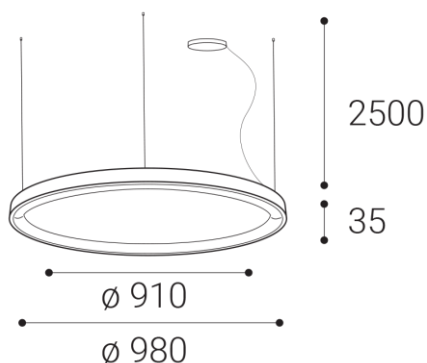

BELLA SLIM 98 P-Z, W

Name	
Code	
Color	
Power	
Lumen output	
Color temperature	
Efficacy	
Driver	
Electrical insulation class	
Voltage / Frequency	
Color Rendering Index	
SDCM	
Light beam angle	
Unified Glare Rating	
Light source	
Dimmable	
LED Lifetime	
Warranty	
Ingress Protection	
Material	

Product

BELLA SLIM 98 P-Z, W
3273351DT
WHITE / RAL 9003

Power

80W ± 10 %
5600lm ± 10 %
3000K/4000K
70lm/W
2 x 950 mA

220-240V/50-60Hz

Information

90+
< 3
160°
N/A
LED
TRIAC
L80B20 50.000h 25°C
5 YEAR

Other data

IP 20
ALUMINIUM/PMMA

EN

Round light fitting for suspended interior mounting, equipped with SMD LEDs.

Available in 4 different sizes in black, white and coffee color.

Housing made of aluminium, opal diffuser made of PMMA.

SK

Kruhové závesné svietidlo určené pre montáž do interiéru. Svetelný zdroj - SMD LED.

K dispozícii v 4 rôznych veľkostiach v čiernej, bielej a kávovej farbe. Svietidlo je vyrobené z hliníka, opálový difúzor z PMMA.