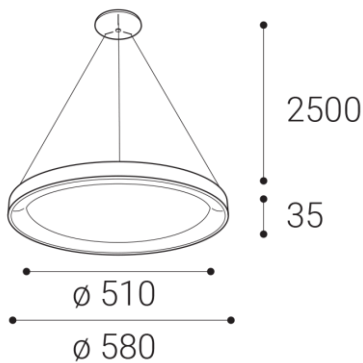

BELLA SLIM 58 P-Z, CF

Name	
Code	
Color	
Power	
Lumen output	
Color temperature	
Efficacy	
Driver	
Electrical insulation class	
Voltage / Frequency	
Color Rendering Index	
SDCM	
Light beam angle	
Unified Glare Rating	
Light source	
Dimmable	
LED Lifetime	
Warranty	
Ingress Protection	
Material	

Product

BELLA SLIM 58 P-Z, CF

3273258DT

COFFEE / RAL 8025

Power

48W ± 10 %

3360lm ± 10 %

3000K/4000K