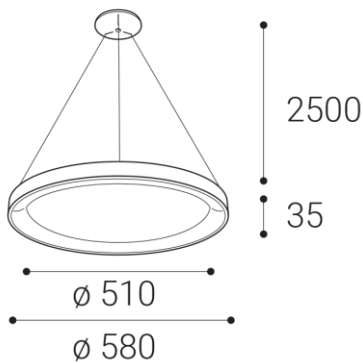

BELLA SLIM 58 P-Z, CF

| | |
|------------------------------------|--|
| Name | |
| Code | |
| Color | |
| Power | |
| Lumen output | |
| Color temperature | |
| Efficacy | |
| Driver | |
| Electrical insulation class | |
| Voltage / Frequency | |
| Color Rendering Index | |
| SDCM | |
| Light beam angle | |
| Unified Glare Rating | |
| Light source | |
| Dimmable | |
| LED Lifetime | |
| Warranty | |
| Ingress Protection | |
| Material | |

Product

BELLA SLIM 58 P-Z, CF

3273258D

COFFEE / RAL 8025

Power

48W ± 10 %

3360lm ± 10 %

3000K/4000K