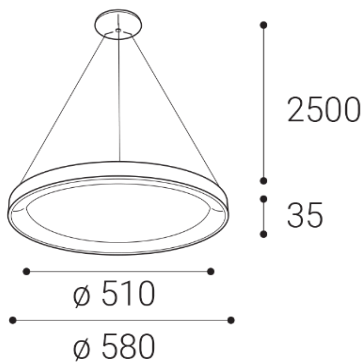

BELLA SLIM 58 P-Z, CF

Name	
Code	
Color	
Power	
Lumen output	
Color temperature	
Efficacy	
Driver	
Electrical insulation class	
Voltage / Frequency	
Color Rendering Index	
SDCM	
Light beam angle	
Unified Glare Rating	
Light source	
Dimmable	
LED Lifetime	
Warranty	
Ingress Protection	
Material	

Product

BELLA SLIM 58 P-Z, CF

3273258

COFFEE / RAL 8025

Power

48W ± 10 %

3360lm ± 10 %

3000K/4000K