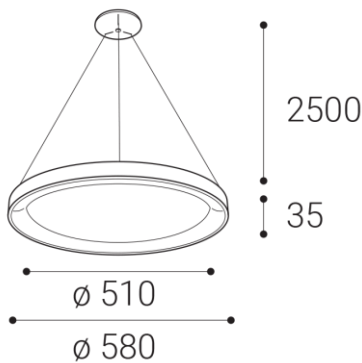

BELLA SLIM 58 P-Z, B

Name	
Code	
Color	
Power	
Lumen output	
Color temperature	
Efficacy	
Driver	
Electrical insulation class	
Voltage / Frequency	
Color Rendering Index	
SDCM	
Light beam angle	
Unified Glare Rating	
Light source	
Dimmable	
LED Lifetime	
Warranty	
Ingress Protection	
Material	

Product

BELLA SLIM 58 P-Z, B

3273253D

BLACK / RAL 9017

Power

48W ± 10 %

3360lm ± 10 %

3000K/4000K