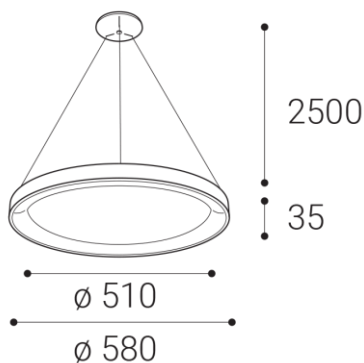

BELLA SLIM 58 P-Z, B

Name	
Code	
Color	
Power	
Lumen output	
Color temperature	
Efficacy	
Driver	
Electrical insulation class	
Voltage / Frequency	
Color Rendering Index	
SDCM	
Light beam angle	
Unified Glare Rating	
Light source	
Dimmable	
LED Lifetime	
Warranty	
Ingress Protection	
Material	

Product

BELLA SLIM 58 P-Z, B
3273253
BLACK / RAL 9017

Power

48W ± 10 %
3360lm ± 10 %
3000K/4000K
70lm/W
1200 mA

220-240V/50-60Hz

Information

90+
< 3
160°
N/A
LED
ON/OFF
L80B20 50.000h 25°C
5 YEAR

Other data