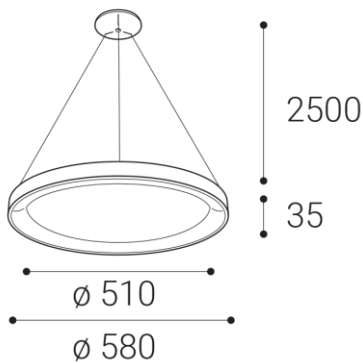

BELLA SLIM 58 P-Z, W

Name	
Code	
Color	
Power	
Lumen output	
Color temperature	
Efficacy	
Driver	
Electrical insulation class	
Voltage / Frequency	
Color Rendering Index	
SDCM	
Light beam angle	
Unified Glare Rating	
Light source	
Dimmable	
LED Lifetime	
Warranty	
Ingress Protection	
Material	

Product

BELLA SLIM 58 P-Z, W

3273251DT

WHITE / RAL 9003

Power

48W ± 10 %

3360lm ± 10 %

3000K/4000K