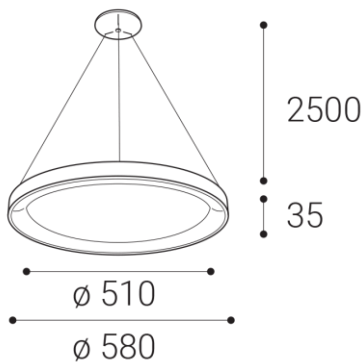

BELLA SLIM 58 P-Z, W

Name	
Code	
Color	
Power	
Lumen output	
Color temperature	
Efficacy	
Driver	
Electrical insulation class	
Voltage / Frequency	
Color Rendering Index	
SDCM	
Light beam angle	
Unified Glare Rating	
Light source	
Dimmable	
LED Lifetime	
Warranty	
Ingress Protection	
Material	

Product

BELLA SLIM 58 P-Z, W

3273251D

WHITE / RAL 9003

Power

48W ± 10 %

3360lm ± 10 %

3000K/4000K