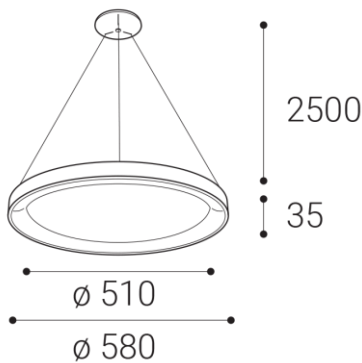

BELLA SLIM 58 P-Z, W

Name	
Code	
Color	
Power	
Lumen output	
Color temperature	
Efficacy	
Driver	
Electrical insulation class	
Voltage / Frequency	
Color Rendering Index	
SDCM	
Light beam angle	
Unified Glare Rating	
Light source	
Dimmable	
LED Lifetime	
Warranty	
Ingress Protection	
Material	

Product

BELLA SLIM 58 P-Z, W

3273251

WHITE / RAL 9003

Power

48W ± 10 %

3360lm ± 10 %

3000K/4000K