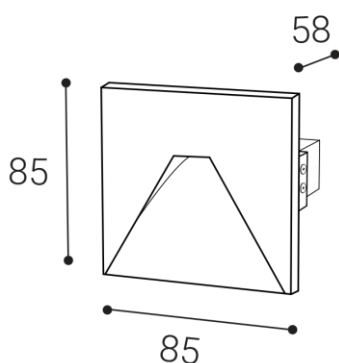

WALK II Q, B

Name	
Code	
Color	
Power	
Lumen output	
Color temperature	
Efficacy	
Driver	
Electrical insulation class	☐
Voltage / Frequency	
Color Rendering Index	
SDCM	
Light beam angle	
Unified Glare Rating	
Light source	
Dimmable	
LED Lifetime	
Warranty	
Ingress Protection	
Material	

Product

WALK II Q, B

2390653

BLACK / RAL 9005

Power

3W ± 10 %

120lm ± 10 %

3000K/4000K/6000K

40lm/W

fixed / not changeable

220-240V/50-60Hz

Information

80+

< 3

38°

N/A

LED

ON/OFF

L80 B20 30.000h 25°C

5 YEAR

Other data

IP 20

ALUMINIUM/GLASS

EN

Recessed square or round lamp intended for installation in the interior. Light source - SMD LED with the possibility of switching the light color 3000K, 4000K or 6000K. The lamp is made of aluminum. Available in white or black. The package also includes an embedded box. Use - corridors, staircases.

CZ

Zapuštěné čtvercové nebo oblé svítidlo určené pro montáž do interiéru. Světelný zdroj - SMD LED s možností přepnutí barvy světla 3000K, 4000K nebo 6000K. Svítidlo je vyrobeno z hliníku. K dispozici v bílé nebo černé barvě. Součástí balení je také montážní krabice. Použití - chodby, schodiště.

DE

Quadratische oder runde Einbauleuchte zur Installation im Innenraum. Lichtquelle - SMD-LED mit der Möglichkeit, die Lichtfarbe 3000K, 4000K oder 6000K umzuschalten. Die Lampe ist aus Aluminium. Erhältlich in weiß oder schwarz. Das Paket enthält auch eine eingebettete Box. Verwendung - Korridore, Treppenhäuser.

SK

Zapustené štvorcové alebo okrúhle svietidlo určené pro montáž do interiéru. Svetelný zdroj - SMD LED s možnosťou prepnutia farby svetla 3000K, 4000K alebo 6000K. Svietidlo je vyrobené z hliníka. K dispozícii v bielej alebo čiernej farbe. Súčasťou balenia je aj montážna krabica. Použitie - chodby, schodišťa.