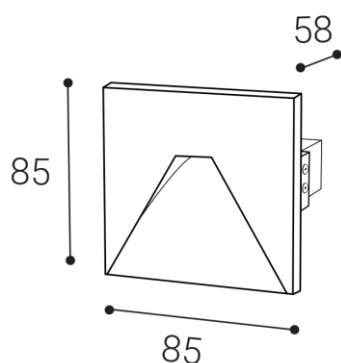

WALK II Q, W

Name	
Code	
Color	
Power	
Lumen output	
Color temperature	
Efficacy	
Driver	
Electrical insulation class	
Voltage / Frequency	
Color Rendering Index	
SDCM	
Light beam angle	
Unified Glare Rating	
Light source	
Dimmable	
LED Lifetime	
Warranty	
Ingress Protection	
Material	

Product

WALK II Q, W

2390651

WHITE / RAL 9003

Power

3W ± 10 %

120lm ± 10 %

3000K/4000K/6000K

40lm/W

fixed / not changeable

220-240V/50-60Hz

Information

80+

< 3

38°

N/A

LED

ON/OFF

L80 B20 30.000h 25°C

5 YEAR

Other data

IP 20

ALUMINIUM/GLASS

EN

Recessed square or round lamp intended for installation in the interior. Light source - SMD LED with the possibility of switching the light color 3000K, 4000K or 6000K. The lamp is made of aluminum. Available in white or black. The package also includes an embedded box. Use - corridors, staircases.

CZ

Zapuštěné čtvercové nebo oblé svítidlo určené pro montáž do interiéru. Světelný zdroj - SMD LED s možností přepnutí barvy světla 3000K, 4000K nebo 6000K. Svítidlo je vyrobeno z hliníku. K dispozici v bílé nebo černé barvě. Součástí balení je také montážní krabice. Použití - chodby, schodiště.

DE

Quadratische oder runde Einbauleuchte zur Installation im Innenraum. Lichtquelle - SMD-LED mit der Möglichkeit, die Lichtfarbe 3000K, 4000K oder 6000K umzuschalten. Die Lampe ist aus Aluminium. Erhältlich in weiß oder schwarz. Das Paket enthält auch eine eingebettete Box. Verwendung - Korridore, Treppenhäuser.

SK

Zapustené štvorcové alebo okrúhle svietidlo určené pre montáž do interiéru. Svetelný zdroj - SMD LED s možnosťou prepnutia farby svetla 3000K, 4000K alebo 6000K. Svietidlo je vyrobené z hliníka. K dispozícii v bielej alebo čiernej farbe. Súčasťou balenia je aj montážna krabica. Použitie - chodby, schodišťa.