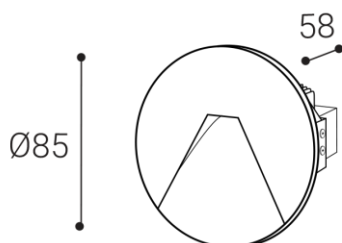

WALK II R, B

Name	
Code	
Color	
Power	
Lumen output	
Color temperature	
Efficacy	
Driver	
Electrical insulation class	
Voltage / Frequency	
Color Rendering Index	
SDCM	
Light beam angle	
Unified Glare Rating	
Light source	
Dimmable	
LED Lifetime	
Warranty	
Ingress Protection	
Material	

Product

WALK II R, B

2390553

BLACK / RAL 9005

Power

3W ± 10 %

120lm ± 10 %

3000K/4000K/6000K

40lm/W

fixed / not changeable

220-240V/50-60Hz

Information

80+

< 3

38°

N/A

LED

ON/OFF

L80 B20 30.000h 25°C

5 YEAR

Other data

IP 20

ALUMINIUM/GLASS

EN

Recessed square or round lamp intended for installation in the interior. Light source - SMD LED with the possibility of switching the light color 3000K, 4000K or 6000K. The lamp is made of aluminum. Available in white or black. The package also includes an embedded box. Use - corridors, staircases.

CZ

Zapuštěné čtvercové nebo oblé svítidlo určené pro montáž do interiéru. Světelný zdroj - SMD LED s možností přepnutí barvy světla 3000K, 4000K nebo 6000K. Svítidlo je vyrobeno z hliníku. K dispozici v bílé nebo černé barvě. Součástí balení je také montážní krabice. Použití - chodby, schodiště.

DE

Quadratische oder runde Einbauleuchte zur Installation im Innenraum. Lichtquelle - SMD-LED mit der Möglichkeit, die Lichtfarbe 3000K, 4000K oder 6000K umzuschalten. Die Lampe ist aus Aluminium. Erhältlich in weiß oder schwarz. Das Paket enthält auch eine eingebettete Box. Verwendung - Korridore, Treppenhäuser.

SK

Zapustené štvorcové alebo okrúhle svietidlo určené pre montáž do interiéru. Svetelný zdroj - SMD LED s možnosťou prepnutia farby svetla 3000K, 4000K alebo 6000K. Svietidlo je vyrobené z hliníka. K dispozícii v bielej alebo čiernej farbe. Súčasťou balenia je aj montážna krabica. Použitie - chodby, schodišťa.