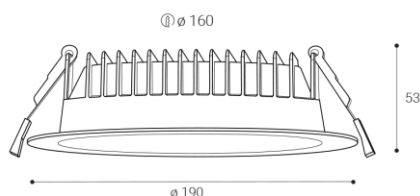

KAPA 19, W

Name	
Code	
Color	
Power	
Lumen output	
Color temperature	
Efficacy	
Driver	
Electrical insulation class	
Voltage / Frequency	
Color Rendering Index	
SDCM	
Light beam angle	
Unified Glare Rating	
Light source	
Dimmable	
LED Lifetime	
Warranty	
Ingress Protection	
Material	

Product

KAPA 19, W

2235351D

WHITE / RAL 9016

Power

25W ± 10 %

2825lm ± 10 %

3000K/3500K/4000K

113lm/W

600 mA

220-240V/50-60Hz

Information

80+

< 3

90°

N/A

LED

DALI/PUSH

L80B20 50.000h 25°C

5 YEAR

Other data

IP 54

ALUMINIUM/PC

EN

Circular recessed luminaire designed for indoor installation with low mounting height. Light source - LED SMD. The lamp is made of aluminum, opal diffuser made of polycarbonate. Available in 2 sizes, white or black.

Application:

general lighting, intended for residential or commercial areas (hallway, offices, entrance areas, general room lighting, working areas).

CZ

Kruhová zapuštěná svítidla určená pro montáž do interiéru s nízkou montážní výškou. Světelný zdroj - LED SMD. Svítidla je vyrobená z hliníku, opalový difúzor z polykarbonátu. K dispozici ve 2 velikostech, bílé nebo černé.

Použití:

všeobecné osvětlení obytných nebo komerčních prostor (hala, kancelář, vstupní prostor, všeobecné osvětlení místnosti).

DE

Runde Einbauleuchte für die Innenmontage mit geringer Lichtpunkthöhe. Lichtquelle - LED SMD. Die Leuchte ist aus Aluminium, opaler Diffusor aus Polycarbonat. Erhältlich in 2 Größen, weiß oder schwarz.

Anwendung:

Allgemeinbeleuchtung für Wohn- oder Geschäftsräume (Flur, Büro, Eingangsbereich, allgemeine Raumbeleuchtung).

SK

Kruhové zapuštěné svetidlo určené pre montáž do interiéru s nízkou montážnou výškou. Svetelný zdroj - LED SMD. Svetidlo je vyrobené z hliníka, opalový difúzor z polykarbonátu. K dispozícii v 2 veľkostiach, biele alebo čierne.

Použitie:

všeobecné osvetlenie obytných alebo komerčných priestorov (hala, kancelária, vstupný priestor, pracovné miesta, izby).