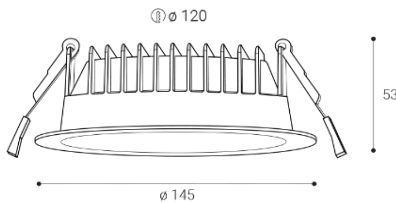

KAPA 14, W

Name	KAPA 14, W
Code	2235251
Color	WHITE / RAL 9016
Power	12W ± 10 %
Lumen output	1350lm ± 10 %
Color temperature	3000K/3500K/4000K
Efficacy	113lm/W
Driver	320 mA
Electrical insulation class	<input type="checkbox"/>
Voltage / Frequency	220-240V/50-60Hz
Color Rendering Index	80+
SDCM	< 3
Light beam angle	90°
Unified Glare Rating	N/A
Light source	LED
Dimmable	ON/OFF
LED Lifetime	L80B20 50.000h 25°C
Warranty	5 YEAR
Ingress Protection	IP 54
Material	ALUMINIUM/PC

Circular recessed luminaire designed for indoor installation with low mounting height. Light source - LED SMD. The lamp is made of aluminum, opal diffuser made of polycarbonate. Available in 2 sizes, white or black.