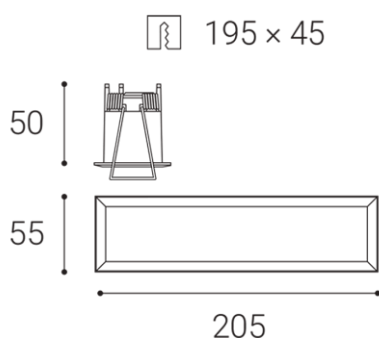

TECO WW, W

Name	TECO WW, W
Code	2312941D
Color	WHITE / RAL 9016
Power	15W ± 10 %
Lumen output	1500lm ± 10 %
Color temperature	4000K
Efficacy	100lm/W
Driver	500mA
Electrical insulation class	III
Voltage / Frequency	220-240V/50-60Hz
Color Rendering Index	90+
SDCM	< 3
Light beam angle	asymetric 18°
Unified Glare Rating	<19
Light source	LED
Dimmable	DALI/PUSH
LED Lifetime	L80B20 50.000h 25°C
Warranty	5 YEAR
Ingress Protection	IP 20
Material	ALUMINIUM/PC

Product

TECO WW, W

2312941D

WHITE / RAL 9016

Power

15W ± 10 %

1500lm ± 10 %

4000K