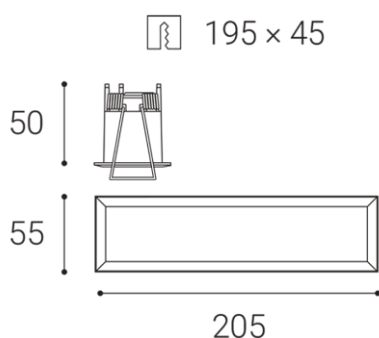

TECO WW, W

Name	TECO WW, W
Code	2312941
Color	WHITE / RAL 9016
Power	15W ± 10 %
Lumen output	1500lm ± 10 %
Color temperature	4000K
Efficacy	100lm/W
Driver	500mA
Electrical insulation class	III
Voltage / Frequency	220-240V/50-60Hz
Color Rendering Index	90+
SDCM	< 3
Light beam angle	asymetric 18°
Unified Glare Rating	<19
Light source	LED
Dimmable	ON/OFF
LED Lifetime	L80B20 50.000h 25°C
Warranty	5 YEAR
Ingress Protection	IP 20
Material	ALUMINIUM/PC