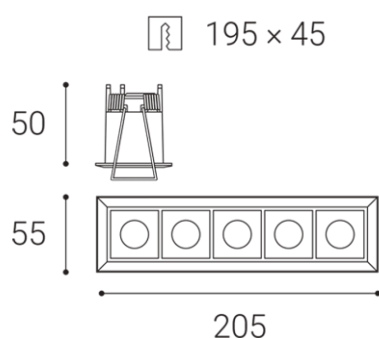

TECO 5, W

Name	TECO 5, W
Code	2312741D
Color	WHITE / RAL 9016
Power	15W ± 10 %
Lumen output	1500lm ± 10 %
Color temperature	4000K
Efficacy	100lm/W
Driver	500mA
Electrical insulation class	Ⅲ
Voltage / Frequency	220-240V/50-60Hz
Color Rendering Index	90+
SDCM	< 3
Light beam angle	75°x75°
Unified Glare Rating	<19
Light source	LED
Dimmable	DALI/PUSH
LED Lifetime	L80B20 50.000h 25°C
Warranty	5 YEAR
Ingress Protection	IP 20
Material	ALUMINIUM/PC

Product

TECO 5, W

2312741D

WHITE / RAL 9016

Power

15W ± 10 %

1500lm ± 10 %

4000K

100lm/W

500mA

220-240V/50-60Hz

Information

90+

< 3

75°x75°

<19