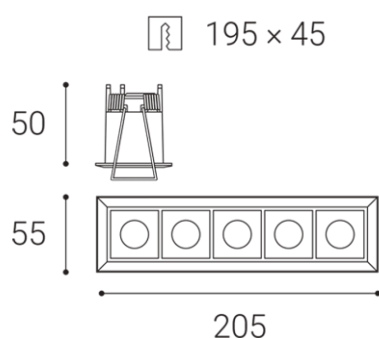

TECO 5, W

Name	TECO 5, W
Code	2312741
Color	WHITE / RAL 9016
Power	15W ± 10 %
Lumen output	1500lm ± 10 %
Color temperature	4000K
Efficacy	100lm/W
Driver	500mA
Electrical insulation class	III
Voltage / Frequency	220-240V/50-60Hz
Color Rendering Index	90+
SDCM	< 3
Light beam angle	75°x75°
Unified Glare Rating	<19
Light source	LED
Dimmable	ON/OFF
LED Lifetime	L80B20 50.000h 25°C
Warranty	5 YEAR
Ingress Protection	IP 20
Material	ALUMINIUM/PC

100lm/W

500mA

220-240V/50-60Hz

Information

90+

< 3

75°x75°

<19