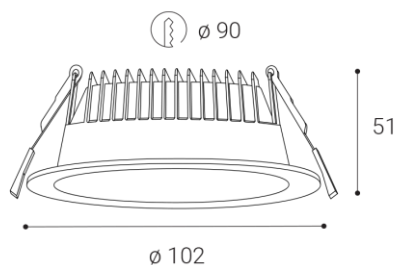

ZENO, B

Name	ZENO, B
Code	2235753DT
Color	BLACK / RAL 9005
Power	10W ± 10 %
Lumen output	760lm ± 10 %
Color temperature	3000K/4000K/5000K
Efficacy	76lm/W
Driver	230 mA
Electrical insulation class	<input type="checkbox"/>
Voltage / Frequency	220-240V/50-60Hz
Color Rendering Index	90+
SDCM	< 3
Light beam angle	60°
Unified Glare Rating	<19
Light source	LED
Dimmable	TRIAC
LED Lifetime	L80B20 50.000h 25°C
Warranty	5 YEAR
Ingress Protection	IP 54
Material	ALUMINIUM/PMMA