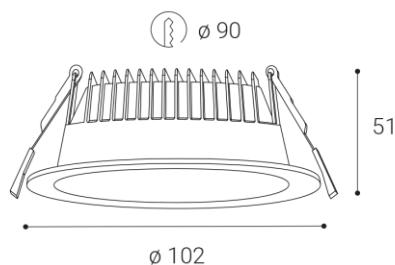

ZENO, B

| | |
|------------------------------------|--------------------------|
| Name | ZENO, B |
| Code | 2235753D |
| Color | BLACK / RAL 9005 |
| Power | 10W ± 10 % |
| Lumen output | 760lm ± 10 % |
| Color temperature | 3000K/4000K/5000K |
| Efficacy | 76lm/W |
| Driver | 230 mA |
| Electrical insulation class | <input type="checkbox"/> |
| Voltage / Frequency | 220-240V/50-60Hz |
| Color Rendering Index | 90+ |
| SDCM | < 3 |
| Light beam angle | 60° |
| Unified Glare Rating | <19 |
| Light source | LED |
| Dimmable | DALI/PUSH |
| LED Lifetime | L80B20 50.000h 25°C |
| Warranty | 5 YEAR |
| Ingress Protection | IP 54 |
| Material | ALUMINIUM/PMMA |