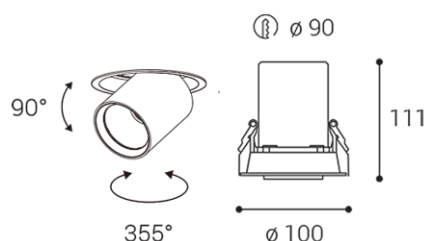

HIDE, B

Name	HIDE, B
Code	2252643DT
Color	BLACK / RAL 9005
Power	20W ± 10 %
Lumen output	1800lm ± 10 %
Color temperature	4000K
Efficacy	90lm/W
Driver	500 mA
Electrical insulation class	⊠
Voltage / Frequency	220-240V/50-60Hz
Color Rendering Index	90+
SDCM	< 3
Light beam angle	50°
Unified Glare Rating	<19
Light source	LED
Dimmable	TRIAC
LED Lifetime	L80B20 50.000h 25°C
Warranty	5 YEAR
Ingress Protection	IP 20
Material	ALUMINIUM/PMMA