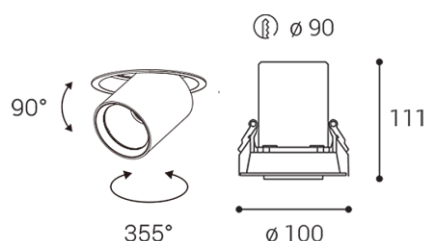

HIDE, B

Name	HIDE, B
Code	2252643
Color	BLACK / RAL 9005
Power	10-20W ± 10 %
Lumen output	900-1800lm ± 10 %
Color temperature	4000K
Efficacy	90lm/W
Driver	250-500 mA
Electrical insulation class	⏚
Voltage / Frequency	220-240V/50-60Hz
Color Rendering Index	90+
SDCM	< 3
Light beam angle	50°
Unified Glare Rating	<19
Light source	LED
Dimmable	ON/OFF
LED Lifetime	L80B20 50.000h 25°C
Warranty	5 YEAR
Ingress Protection	IP 20
Material	ALUMINIUM/PMMA

Product

Name
HIDE, B
Code
2252643
Color
BLACK / RAL 9005

Power

10-20W ± 10 %
900-1800lm ± 10 %
4000K
90lm/W

250-500 mA

220-240V/50-60Hz

Information

90+
< 3
50°
<19
LED
ON/OFF
L80B20 50.000h 25°C
5 YEAR

Other data

IP 20
ALUMINIUM/PMMA

EN

Recessed adjustable and swivel, tiltable round light fitting for interior mounting, equipped with COB LED.

Housing made of aluminium. Available in white and black color, including dimmable versions.

Application:

general or accent lighting, intended for residential or commercial areas (hallway, wardrobes, entrance areas, bar, libraries)

CZ

Kruhové, výsuvné a otočné zapuštěné svítidlo určené pro montáž do interiéru. Světelný zdroj - LED COB.

Svítidlo je vyrobeno z hliníku.

K dispozici bílé a černé barvě, včetně stmívatelných verzí.

použití:

všeobecné nebo zvýrazňující osvětlení určené pro obytné nebo komerční prostory (chodba, kuchyň, vstupní prostory, bary, knihovny)

DE

Verstellbare, neigbare und einziehbare runde Einbaustrahler für die Innenmontage, ausgestattet mit COB LED.

Gehäuse aus Aluminium.

Erhältlich in weiß und schwarz, einschließlich dimmbarer Versionen.

Anwendung:

Allgemein- oder Akzentbeleuchtung für Wohn- oder Geschäftsbereiche (Flur, Schränke, Eingangsbereiche, Bar, Bibliotheken)

SK

Kruhové, výsuvné a otočné zapuštěné svietidlo určené pro montáž do interiéru. Svetelný zdroj - LED COB.

Svietidlo je vyrobené z hliníka.

K dispozícii bielej a čiernej farbe, vrátane stmievateľných verzí.

Použitie:

všeobecné alebo akcentačné osvetlenie určené pre obytné alebo komerčné priestory (chodba, kuchyňa, vstupné priestory, bary, knižnice)