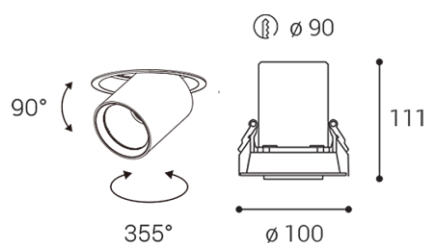

HIDE, W

Name	HIDE, W
Code	2252641DT
Color	WHITE / RAL 9003
Power	20W ± 10 %
Lumen output	1800lm ± 10 %
Color temperature	4000K
Efficacy	90lm/W
Driver	500 mA
Electrical insulation class	⏚
Voltage / Frequency	220-240V/50-60Hz
Color Rendering Index	90+
SDCM	< 3
Light beam angle	50°
Unified Glare Rating	<19
Light source	LED
Dimmable	TRIAC
LED Lifetime	L80B20 50.000h 25°C
Warranty	5 YEAR
Ingress Protection	IP 20
Material	ALUMINIUM/PMMA