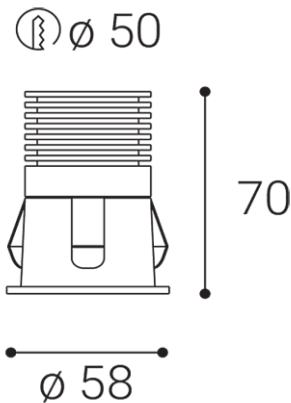

RAY S, B

Name	
Code	
Color	
Power	
Lumen output	
Color temperature	
Efficacy	
Driver	
Electrical insulation class	
Voltage / Frequency	
Color Rendering Index	
SDCM	
Light beam angle	
Unified Glare Rating	
Light source	
Dimmable	
LED Lifetime	
Warranty	
Ingress Protection	
Material	

Product

RAY S, B
2250233DT
BLACK / RAL 9005

Power

6W ± 10 %
450lm ± 10 %
3000K
75lm/W
150 mA

220-240V/50-60Hz

Information

90+
< 3
36°
<19
LED
TRIAC
L80B20 50.000h 25°C
5 YEAR

Other data

IP 44
ALUMINIUM/PC

EN

Series of recessed spot lights for interior mounting, equipped with COB LED.
Housing made of aluminium. Available in 3 different sizes in white and black color.
Application:
general or accent lighting, intended for residential or commercial areas (hallway, wardrobes, entrance areas, bar, receptions, working palces)

CZ

Řada zapuštěných bodových svítidel určených pro montáž do interiéru. Světelný zdroj - LED COB.
Svítidlo je vyrobeno z hliníku.
K dispozici ve 3 různých velikostech v bílé a černé barvě.
Použití:
obecné nebo bodové osvětlení určené pro obytné nebo komerční prostory (chodba, šatníky, vstupní prostory, bar, recepce, pracovní místa, pokoje)

DE

Serie von Einbaustrahlern für die Innenmontage, ausgestattet mit COB-LED.
Gehäuse aus Aluminium.
Erhältlich in 3 verschiedenen Größen in weißer und schwarzer Farbe.
Anwendung:
Allgemein- oder Akzentbeleuchtung für Wohn- oder Geschäftsbereiche (Flur, Garderoben, Eingangsbereiche, Bar, Empfänge, Arbeitsbereiche)

SK

Séria zapustených bodových svietidiel určených pre montáž do interiéru. Svetelný zdroj - COB LED.
Svietidlo je vyrobené z hliníka.
K dispozícii v 3 rôznych veľkostiach v bielej a čiernej farbe.
Použitie:
všeobecné alebo akcentačné osvetlenie určené pre obytné alebo komerčné priestory (chodba, skrine, vstupné priestory, bar, recepcia, pracovné miesta)