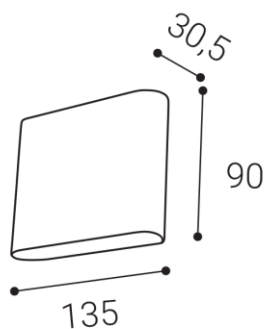

FLAT II S, A

Name	FLAT II S, A
Code	5234754
Color	ANTRACITE / RAL 7016
Power	2x3W ± 10 %
Lumen output	2x340lm ± 10 %
Color temperature	3000K/4000K/5700K
Efficacy	113lm/W
Driver	145 mA
Electrical insulation class	
Voltage / Frequency	220-240V/50-60Hz
Color Rendering Index	80+
SDCM	< 3
Light beam angle	2x160°
Unified Glare Rating	N/A
Light source	LED
Dimmable	ON/OFF
LED Lifetime	L80 B20 30.000h 25°C
Warranty	5 YEAR
Ingress Protection	IP 65
Material	ALUMINIUM/PC